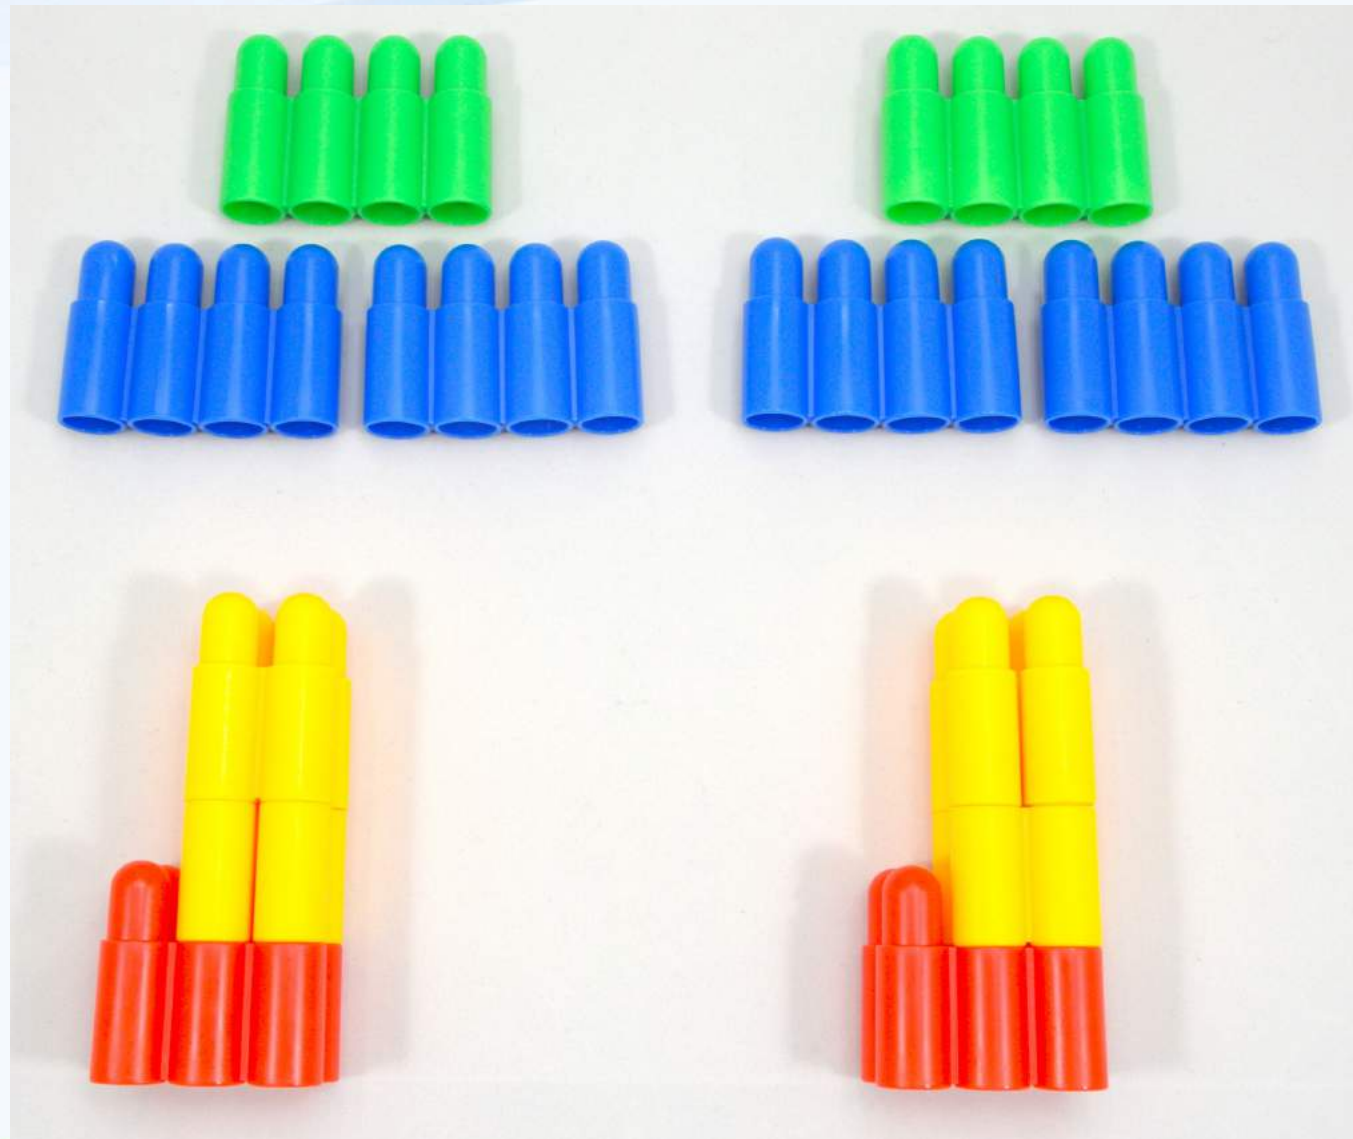

Online PDF E-Books and Videos available

AGES 3+

PIECES 120

Storage Box

16 single cylindrical pieces
(4 in each color RED, GREEN, BLUE and YELLOW)

72 two attached cylindrical pieces
(18 in each color RED, GREEN, BLUE and YELLOW)

16 three attached cylindrical pieces
(4 in each color RED, GREEN, BLUE and YELLOW)

16 four attached cylindrical pieces
(4 in each color RED, GREEN, BLUE and YELLOW)

LETS HAVE SOME FUN

- *You can create your innovative designs alone or with a friend!*
- *Figure out what you want to make.*
- *Follow this manual for step by step instructions.*
- *Have fun. Keep Smiling!*
- *When your done, don't forget to clean up.*
- *Up for a challenge: Make your own designs, take photos and post them on www.virsadi.com.*

HORSE

HORSE STEP 1

2X

HORSE STEP 2

HORSE STEP 3

HORSE STEP 4

HORSE STEP 5

HORSE STEP 6