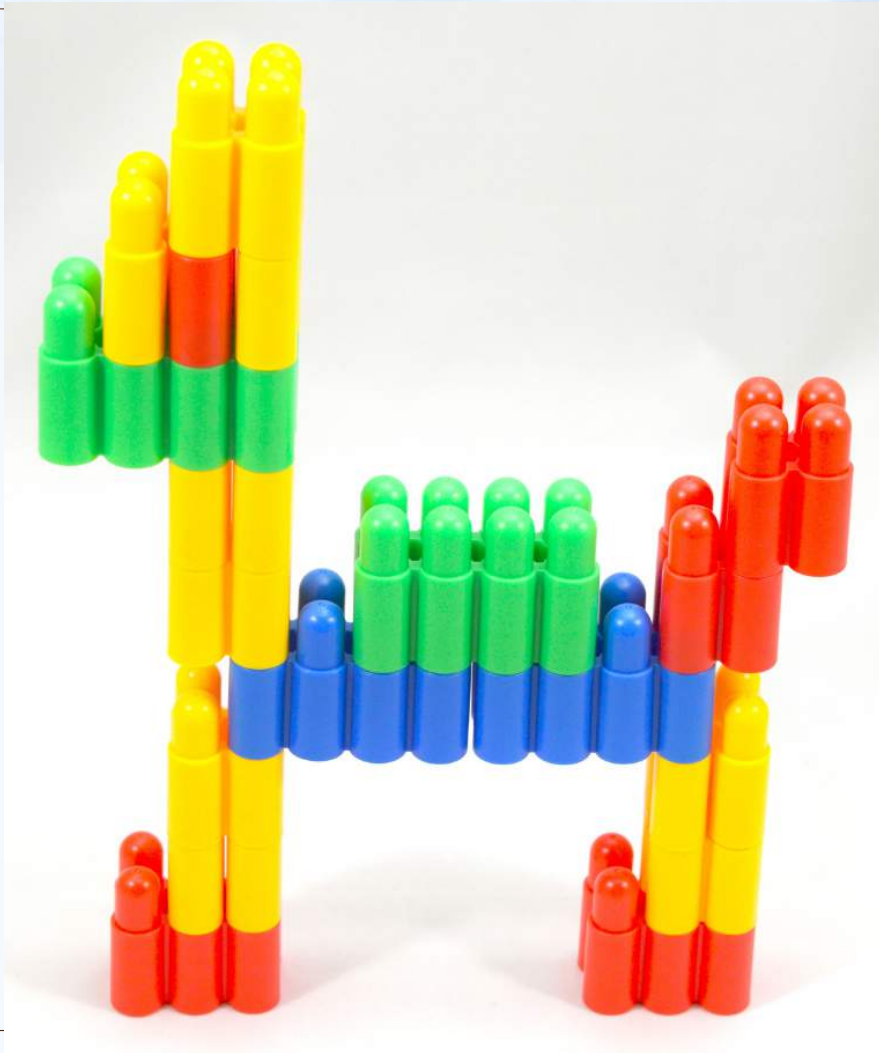

Visionary Construction Building Set

Intermediate Building Instructions

What's Included in this 120 piece BUILDING SET?

Visionary
Construction Building Set

Expand your creativity...

What's Included

Toy Manual for beginner, intermediate and advanced levels.

Online PDF E-Books and Videos available

AGES 3+

PIECES 120

Storage Box

16 single cylindrical pieces
(4 in each color RED, GREEN, BLUE and YELLOW)

72 two attached cylindrical pieces
(18 in each color RED, GREEN, BLUE and YELLOW)

16 three attached cylindrical pieces
(4 in each color RED, GREEN, BLUE and YELLOW)

16 four attached cylindrical pieces
(4 in each color RED, GREEN, BLUE and YELLOW)

LETS HAVE SOME FUN

- *You can create your innovative designs alone or with a friend!*
- *Figure out what you want to make.*
- *Follow this manual for step by step instructions.*
- *Have fun. Keep Smiling!*
- *When your done, don't forget to clean up.*
- *Up for a challenge: Make your own designs, take photos and post them on www.virsadi.com.*